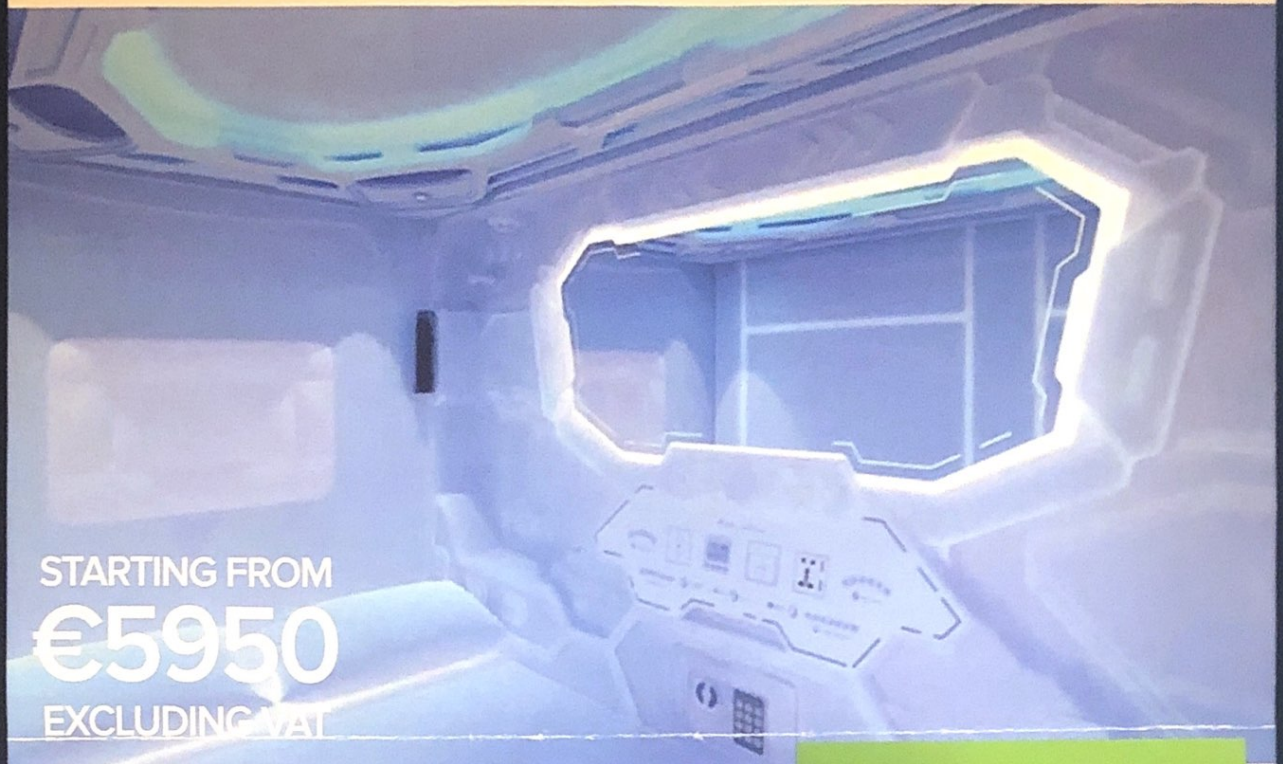

MURRAYS.ie

The Sensory Pod

a safe space for you

thesensorypod.ie

STARTING FROM
€5950
EXCLUDING VAT

The Sensory Pod is a futuristic calming safe space for the home or classroom environment. This calming space measures 8ft long by 4ft wide and is full of amazing features as standard.

- > CALMING EFFECT ON CLIENT
- > FULLY FUNCTIONING CLASS
- > SAFE ENVIRONMENT
- > NO STRESS FOR CARER/PARENT/TEACHER
- > PROFESSIONAL, QUICK INSTALLATION

The interior of The Pod has a mood light ceiling which is relaxing and instantly changes the mood of the user. This space is fun, relaxing and appealing for any child or adult to be in for any length of time.