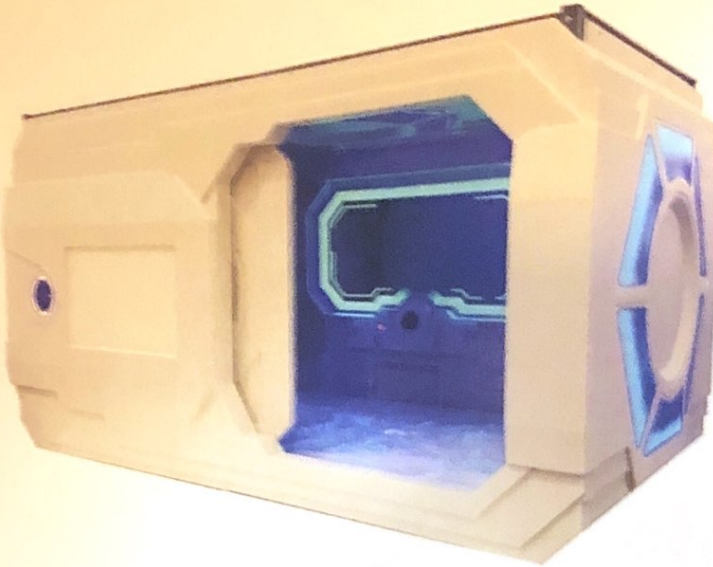

The Sensory Pod
a safe space for you

thesensorypod.ie

A
**FUTURISTIC,
COOL,
STATE OF
THE ART
INTERACTIVE
SAFE CALMING
SPACE**

STARTING FROM
€5950
EXCLUDING VAT

**FOR ANY QUESTIONS OR TO ARRANGE
A SITE ASSESSMENT OR POD EXPERIENCE:**

MURRAYS.ie

The Sensory Pod

a safe space for you

thesensorypod.ie

STARTING FROM
€5950
EXCLUDING VAT

The Sensory Pod is a futuristic calming safe space for the home or classroom environment. This calming space measures 8ft long by 4ft wide and is full of amazing features as standard.

- ✓ Adjustable LED Ambient Mood Lighting
- ✓ Self-adjusting temperature
- ✓ Built in HD bluetooth ceiling speakers
- ✓ 22" Learning Screen
- ✓ Luxury & Comfort
- ✓ Highest Safety Standard
- ✓ Full training provided
- ✓ Simple Swipe Type Function

- > CALMING EFFECT ON CLIENT
- > FULLY FUNCTIONING CLASS
- > SAFE ENVIRONMENT
- > NO STRESS FOR CARER/PARENT/TEACHER
- > PROFESSIONAL, QUICK INSTALLATION

The interior of The Pod has a mood light ceiling which is relaxing and instantly changes the mood of the user. This space is fun, relaxing and appealing for any child or adult to be in for any length of time.